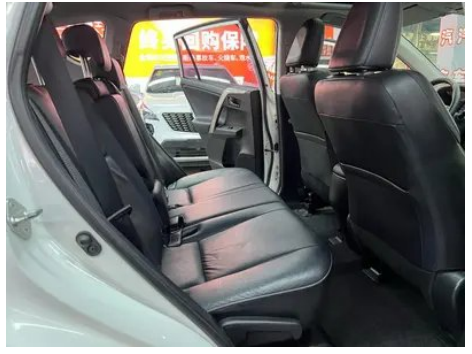

Vehicle Detail Report

Toyota RAV4 2013 2.5L Automatic four-wheel drive elite version

Basic Information

Brand	Toyota
Mileage	77,000 km
Color	White
First Registration	2014-06-01
Transfer Count	0

Vehicle Images