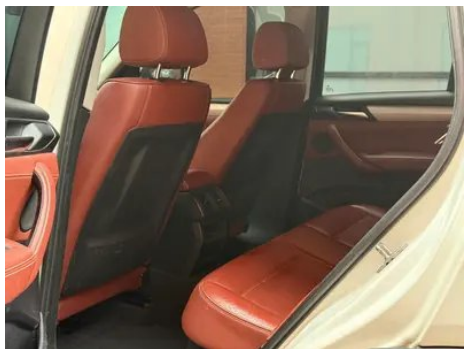

Vehicle Detail Report

BMW X3 2011 xDrive28i Leading Type

Basic Information

Brand	BMW
Mileage	218,000 km
Color	White
First Registration	2012-06-01
Transfer Count	0

Vehicle Images