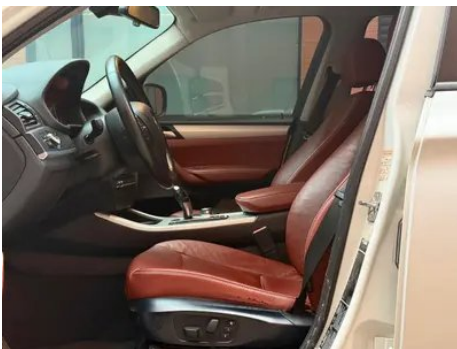

Vehicle Detail Report

BMW X3 2011 xDrive28i Leading Type

Basic Information

Brand	BMW
Mileage	218,000 km
Color	White
First Registration	2012-06-01
Transfer Count	0

Vehicle Images

Vehicle Condition

1. Original metal body panels with factory paint.