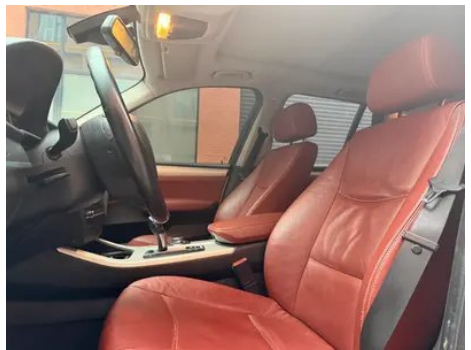

Vehicle Detail Report

BMW X3 2011 xDrive28i Leading Type

Basic Information

Brand	BMW
Mileage	218,000 km
Color	White
First Registration	2012-06-01
Transfer Count	0

Vehicle Images

Vehicle Condition

1. Original metal body panels with factory paint.