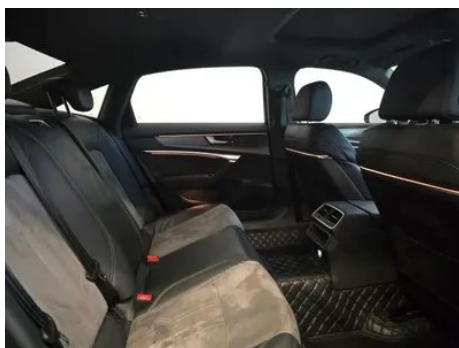

Vehicle Detail Report

Audi A6L 2022 40 TFSI Deluxe Dynamic

Basic Information

Brand	Audi
Mileage	121,000 km
Color	Black
First Registration	2022-05-01
Transfer Count	0

Vehicle Images

Vehicle Condition

1. Driver's seat rails and frame, Signs of removal. 2. Left rear quarter panel, Paint repair. 3. Right rear quarter panel, Paint repair, Body panel repair.