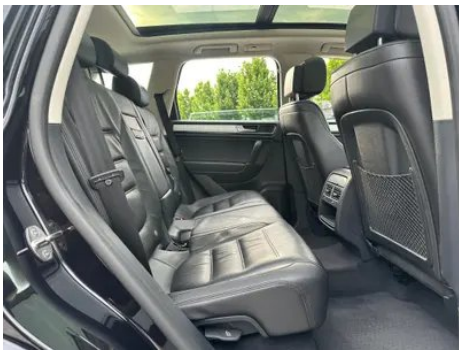

Vehicle Condition

1. Left upper side rail, Paint repair. 2. Right rocker panel, Inner-side deformation. 3. Left rear quarter panel, Paint repair, Body panel repair.

Configuration Information

Model Information