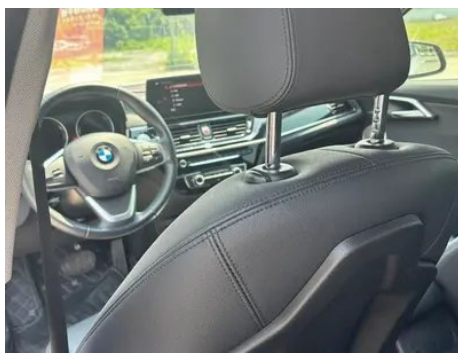

Vehicle Condition

1. Original metal body panels with factory paint.

Configuration Information

Model Information

Model Name	BMW 1 Series 2021 Restyling 120i M Sports Obsidian Night Edition
Launch Date	2021.04