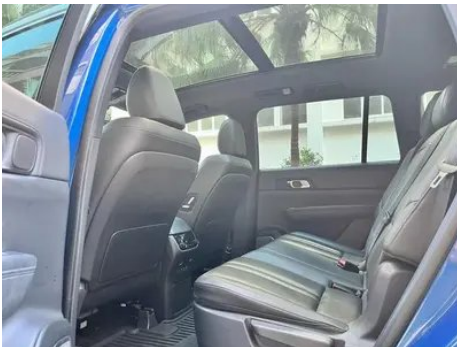

Vehicle Detail Report

Li Auto ONE 2020 extended range 7 Seat plate

Basic Information

Brand	Li Auto
Mileage	110,000 km
Color	White
First Registration	2020-08-01
Transfer Count	0

Vehicle Images