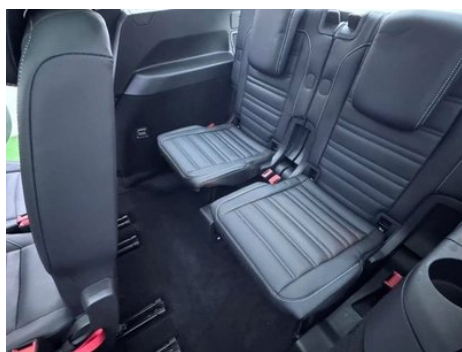

Vehicle Condition

1. Right rocker panel, Paint repair, Inner side deformation, Outer bodywork repair. 2. Left rear fender, Scratch, Dent. 3. Right rear fender, Dent.

Configuration Information

Model Information

Model Name	Touan 2016 Touran L 330TSI DSG Deluxe Edition
Launch Date	2016.03

Basic parameters

Vehicle Class	Compact MPV
Energy Type	Gasoline
Maximum Power (kW)	132
Maximum Torque (N·m)	300
Transmission	7-speed wet dual-clutch
Body Type	MPV
Engine	1.8T 180 horsepower L4
Dimensions (L×W×H) (mm)	4527*1829*1659
Official 0-100 km/h Acceleration (s)	8.5
Top Speed (km/h)	215
Curb Weight (kg)	1605
Maximum Gross Weight (kg)	-
NEDC Combined Fuel Consumption (L/100km)	7
Measured 0-100 km/h Acceleration (s)	8.63
Measured 100-0 km/h Braking Distance (m)	38.01

engine

Engine Model	-