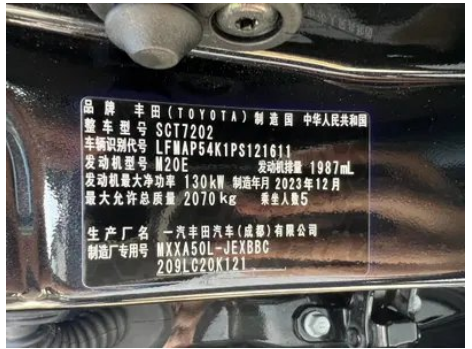

Vehicle Detail Report

Toyota Avalon 2022 2.0L Enterprising Edition

Basic Information

Brand	Toyota
Mileage	22,000 km
Color	Black
First Registration	2024-01-01
Transfer Count	1

Vehicle Images

Vehicle Condition

Basic parameters

Vehicle Class	Mid-size car
Energy Type	Gasoline
Maximum Power (kW)	131
Maximum Torque (N·m)	210
Transmission	CVT continuously variable (simulating 10 gears)
Body Type	Sedan
Engine	2.0L 178 horsepower L4
Dimensions (L×W×H) (mm)	4990*1850*1450
Official 0-100 km/h Acceleration (s)	-
Top Speed (km/h)	205
Curb Weight (kg)	1575
Maximum Gross Weight (kg)	2070
NEDC Combined Fuel Consumption (L/100km)	5.8
WLTP Combined Fuel Consumption (L/100km)	6.16