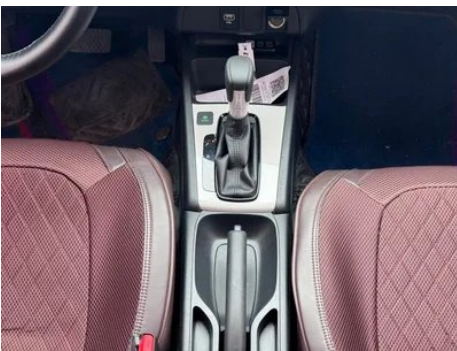

Vehicle Condition

1. Replaced. 2. Deformation.

Configuration Information

Model Information

Model Name	Fit 2021 1.5L CVT Trendy Edition