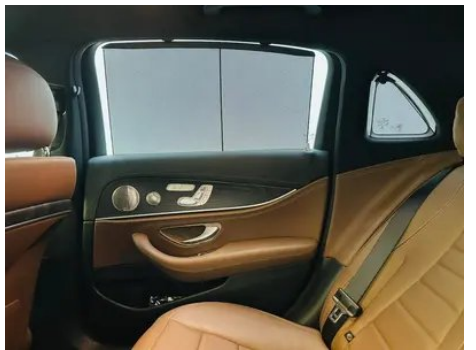

Vehicle Images

Vehicle Condition

1. Inner side of left C-pillar, Paint repair. 2. Left rear quarter panel, Paint repair, Body panel repair.

Configuration Information

Model Information

Model Name	Mercedes-Benz E-Class 2021 Restyling E 300 L Sport Luxury Model
Launch Date	2021.03