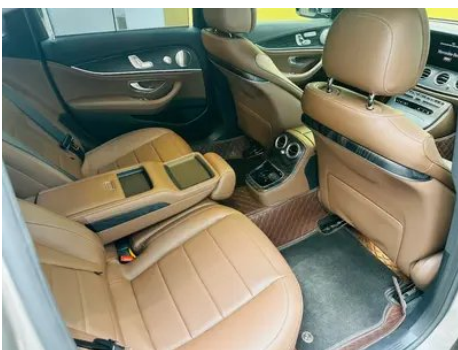

Vehicle Detail Report

Mercedes-Benz E-Class 2021 Restyling E 300 L Luxury type sports car

Basic Information

Brand	Mercedes-Benz
Mileage	90,000 km
Color	Champagne color
First Registration	2021-11-01
Transfer Count	0

Vehicle Images

Vehicle Condition

1. Inner side of left C-pillar, Paint repair. 2. Left rear quarter panel, Paint repair, Body panel repair.

Configuration Information

Model Information

Model Name	Mercedes-Benz E-Class 2021 Restyling E 300 L Sport Luxury Model
Launch Date	2021.03