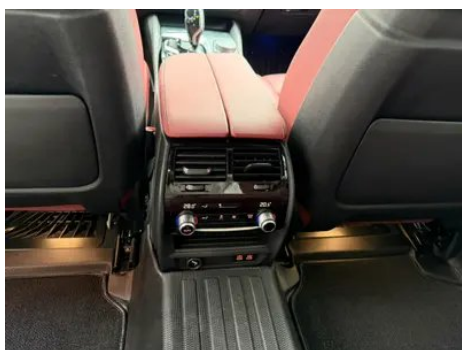

Vehicle Condition

1. Right rear quarter panel, Deformation.

Configuration Information

Model Information

Model Name	BMW 5 Series 2021 530Li Premium Class M Sports suit
Launch Date	2020.09

Basic parameters

Vehicle Class	Mid-size and large cars
Energy Type	Gasoline
Maximum Power (kW)	185
Maximum Torque (N·m)	350