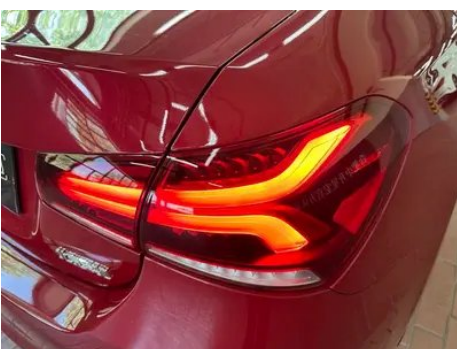

Vehicle Detail Report

Mercedes-Benz A-Class 2023 A 200 L Sport Sedan Fashion Edition

Basic Information

Brand	Mercedes-Benz
Mileage	54,000 km
Color	Red
First Registration	2023-08-01
Transfer Count	0

Vehicle Images

Vehicle Condition

1. Front bumper, Paint repair, Scratch damage. 2. Rear bumper, Paint chip, Scratch damage. 3. Right front door, Scratch. 4. Left rear door, Paint chip.

Configuration Information

Model Information