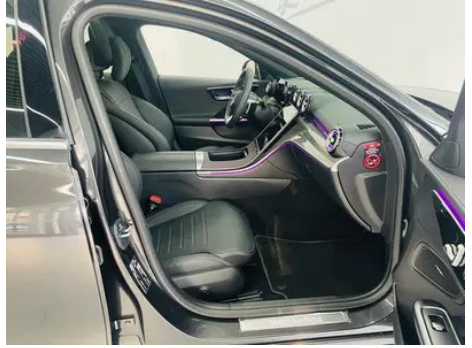

Vehicle Condition

1. Original metal body panels with factory paint.

Configuration Information

Model Information

Model Name	Mercedes-Benz C-Class 2025 C 260 L Sports version
-------------------	---

Model Information (continued)