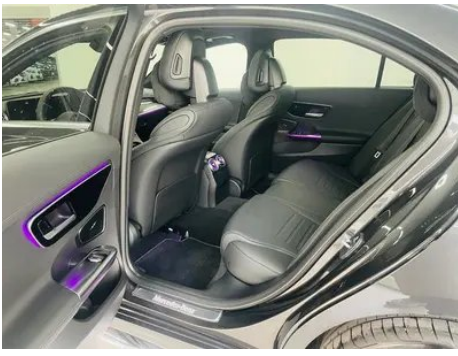

Vehicle Condition

1. Original metal body panels with factory paint.

Configuration Information

Model Information

Model Name	Mercedes-Benz C-Class 2025 C 260 L Sports version
-------------------	---

Model Information (continued)