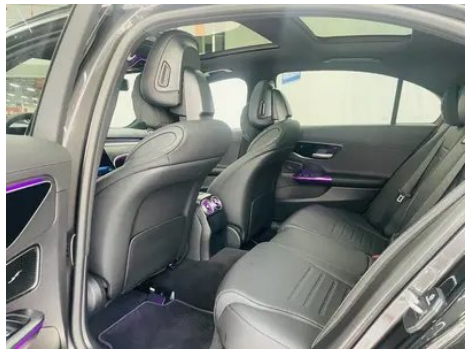

Vehicle Condition

1. Original metal body panels with factory paint.

Configuration Information

Model Information

Model Name	Mercedes-Benz C-Class 2025 C 260 L Sports version
-------------------	---

Model Information (continued)