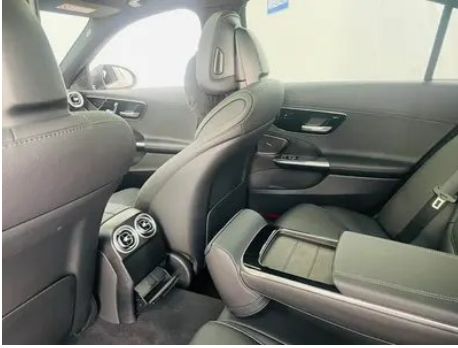

Vehicle Condition

1. Original metal body panels with factory paint.

Configuration Information

Model Information

Model Name	Mercedes-Benz C-Class 2025 C 260 L Sports version
-------------------	---

Model Information (continued)