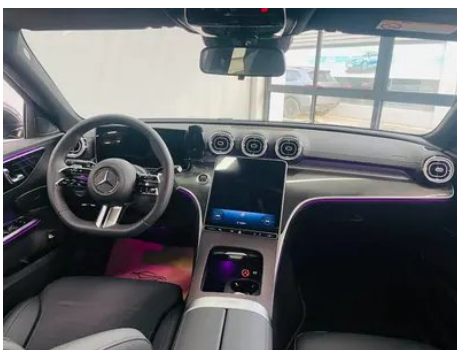

Vehicle Condition

1. Original metal body panels with factory paint.

Configuration Information

Model Information

Model Name	Mercedes-Benz C-Class 2025 C 260 L Sports version
-------------------	---

Model Information (continued)