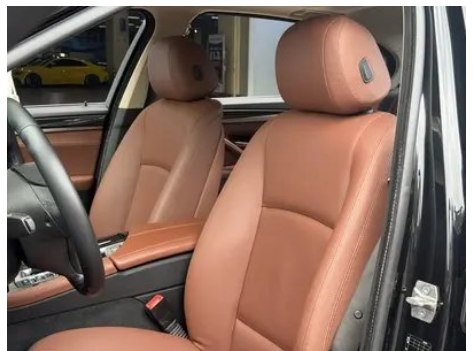

Vehicle Detail Report

BMW 5 Series 2017 520Li Elegant style

Basic Information

Brand	BMW
Mileage	72,000 km
Color	Black
First Registration	2017-03-01
Transfer Count	0

Vehicle Images

Vehicle Condition

1. Inner side of left B-pillar, Scratch.