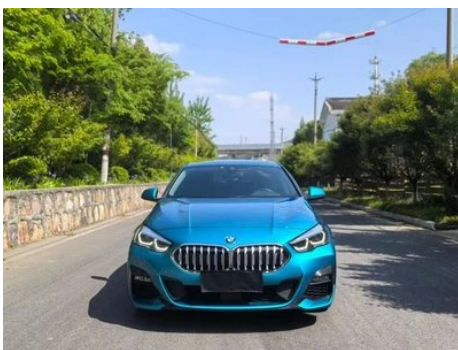

Vehicle Detail Report

BMW 2 Series 2023 225i Four-door coupe M Sports suit

Basic Information

Brand	BMW
Mileage	47,000 km
Color	Blue
First Registration	2023-04-01
Transfer Count	2

Vehicle Images

Vehicle Condition

1. Driver's seat rails and frame, Signs of removal. 2. Front passenger seat rails and frame, Signs of removal.

Configuration Information

Model Information

Model Name	BMW 2 Series 2023 225i Four-door coupe M Sports suit
Launch Date	2023.02