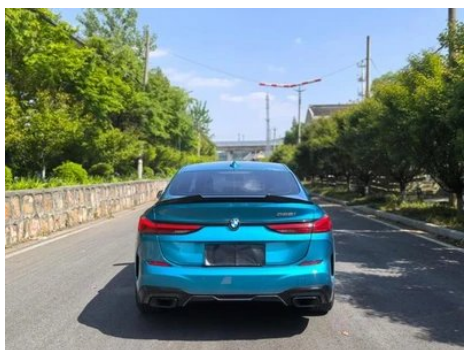

Vehicle Detail Report

BMW 2 Series 2023 225i Four-door coupe M Sports suit

Basic Information

Brand	BMW
Mileage	47,000 km
Color	Blue
First Registration	2023-04-01
Transfer Count	2

Vehicle Images

Vehicle Condition

1. Driver's seat rails and frame, Signs of removal. 2. Front passenger seat rails and frame, Signs of removal.

Configuration Information

Model Information

Model Name	BMW 2 Series 2023 225i Four-door coupe M Sports suit
Launch Date	2023.02