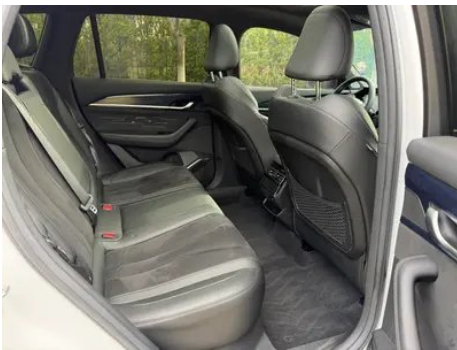

Vehicle Images

Vehicle Condition

1. Trunk lid, Body panel repair.

Configuration Information

Model Information

Model Information (continued)

Model Name	Geely Monjaro 2024 2.0TD High-power automatic two-wheel drive skyline version
Launch Date	2023.09