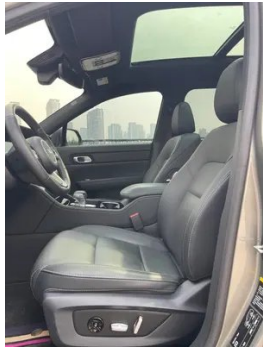

Vehicle Detail Report

Li Auto ONE 2021 extended range 6 Seat plate

Basic Information

Brand	Li Auto
Mileage	69,000 km
Color	Silver-gray
First Registration	2022-02-01
Transfer Count	1

Vehicle Images

Vehicle Condition