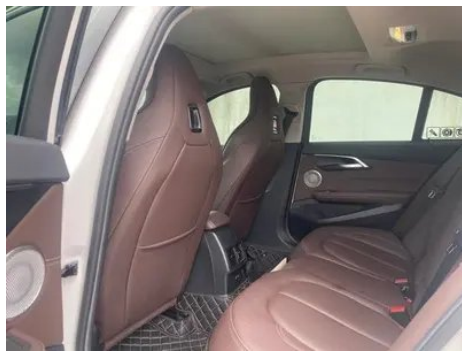

Vehicle Detail Report

BMW 1 Series 2023 125i M Sports Obsidian Night Edition

Basic Information

Brand	BMW
Mileage	31,000 km
Color	Purple
First Registration	2023-06-01
Transfer Count	0

Vehicle Images

Vehicle Condition