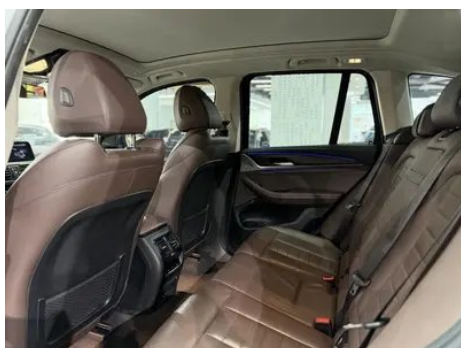

Vehicle Detail Report

BMW X3 2020 xDrive28i Luxury Set

Basic Information

Brand	BMW
Mileage	34,000 km
Color	White
First Registration	2020-03-01
Transfer Count	1

Vehicle Images

Vehicle Condition

1. Original metal body panels with factory paint.