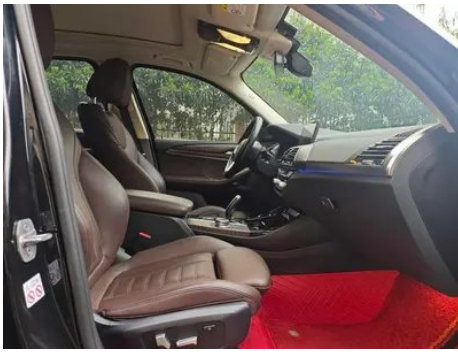

Vehicle Condition

1. Driver's seat rails and frame, Signs of removal. 2. Front passenger seat rails and frame, Signs of removal.

Configuration Information

Model Information

Model Name	X3 2020 xDrive28i Luxury Package
Launch Date	2019.10

Basic parameters

Vehicle Class	Mid-size SUV
Energy Type	Gasoline
Maximum Power (kW)	165
Maximum Torque (N·m)	310