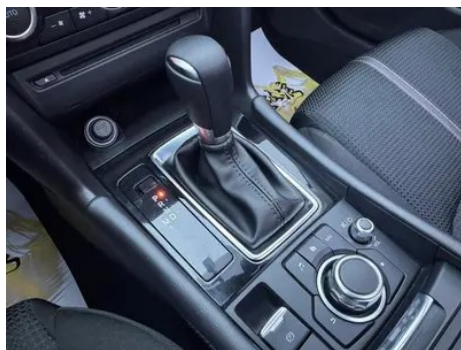

Vehicle Condition

1. Inner side of left C-pillar, Scratch. 2. Left rear quarter panel, Scrape. 3. Right rear quarter panel, Scrape.

Configuration Information

Model Information

Model Name	Mazda Mazda3 Axela 2017 Three-box 1.5L Automatic Luxury Model country VI
Launch Date	2019.05