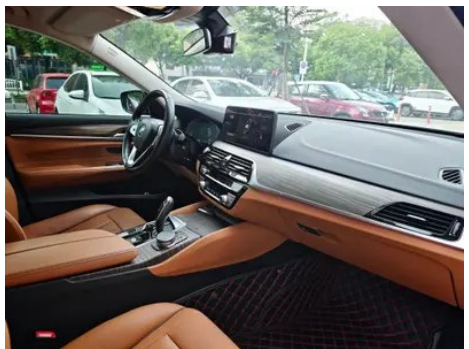

Vehicle Detail Report

BMW 6 Series GT 2021 630i Luxury Design Set

Basic Information

Brand	BMW
Mileage	77,000 km
Color	Black
First Registration	2021-07-01
Transfer Count	0

Vehicle Images

Vehicle Condition

1. Original metal body panels with factory paint.