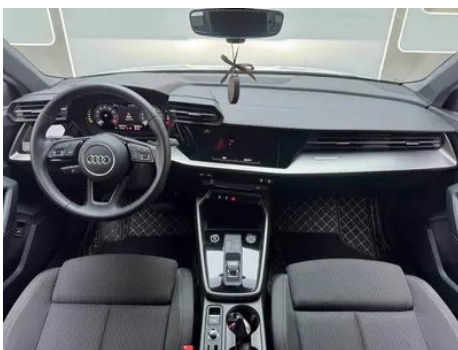

Vehicle Detail Report

Audi A3 2023 A3L Limousine 35 TFSI Aggressive Sport

Basic Information

Brand	Audi
Mileage	13,000 km
Color	White
First Registration	2024-05-01
Transfer Count	0

Vehicle Images