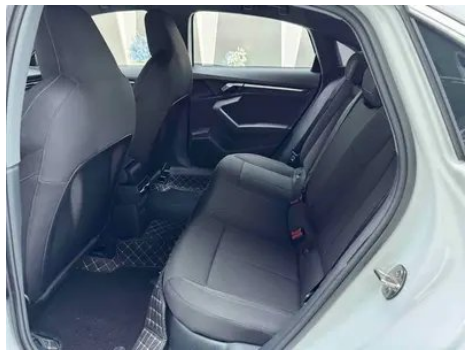

Vehicle Condition

1. Original metal body panels with factory paint.

Configuration Information

Model Information

Model Name	Audi A3 2023 A3L Limousine 35 TFSI Aggressive Sport