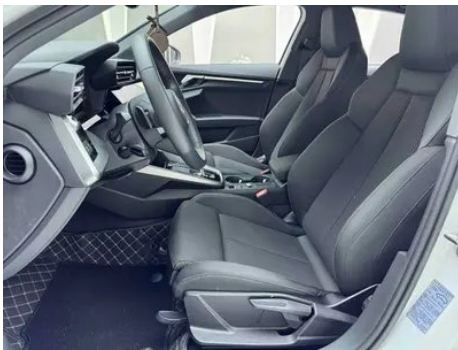

Vehicle Condition

1. Original metal body panels with factory paint.

Configuration Information

Model Information

Model Name	Audi A3 2023 A3L Limousine 35 TFSI Aggressive Sport