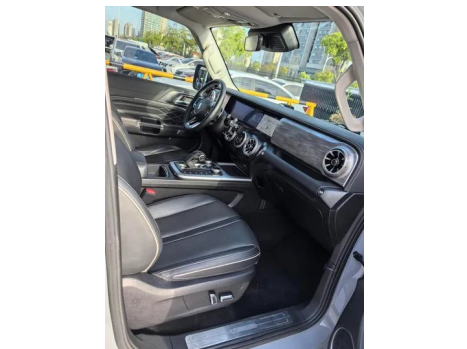

Vehicle Detail Report

Tank 300 2022 Border Limited Edition

Basic Information

Brand	Tank
Mileage	80,000 km
Color	Dark gray
First Registration	2022-07-01
Transfer Count	0

Vehicle Images

Vehicle Condition

1. Left front frame rail, Deformation. 2. Right rear frame rail, Corrosion.