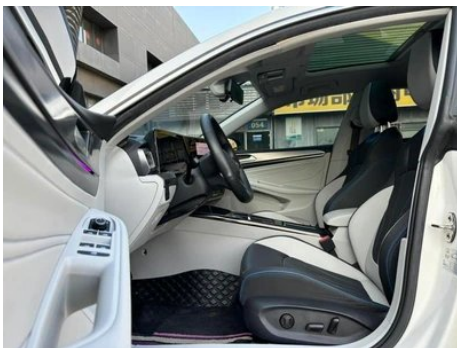

Vehicle Condition

1. Original metal body panels with factory paint.

Configuration Information

Model Information

Model Name	Volkswagen Lamando 2024 Lamando L 280TSI DSG Cool Spicy Edition
Launch Date	2023.09