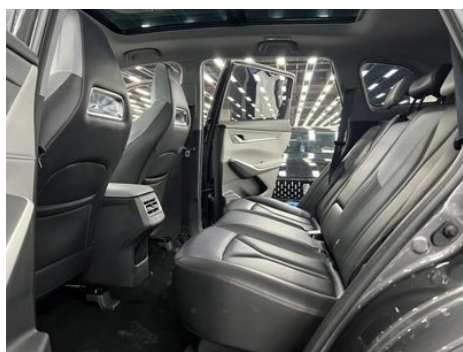

Vehicle Condition

1. Inner side of right A-pillar, Scratch. 2. Right rear quarter panel, Scratch.

Configuration Information

Model Information

Model Name	Changan CS75 Plus 2022 Second generation 1.5T Automatic pilot type
Launch Date	2022.02