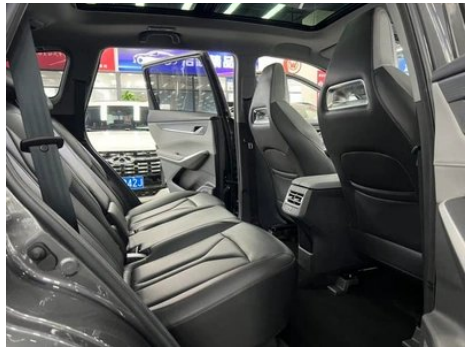

Vehicle Condition

1. Inner side of right A-pillar, Scratch. 2. Right rear quarter panel, Scratch.

Configuration Information

Model Information

Model Name	Changan CS75 Plus 2022 Second generation 1.5T Automatic pilot type
Launch Date	2022.02