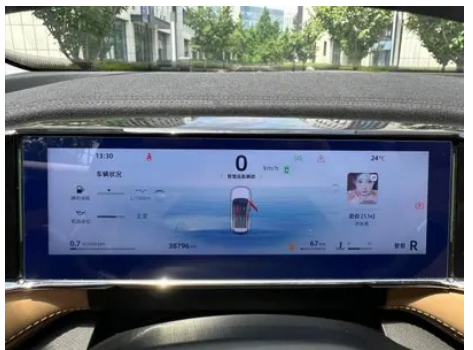

Vehicle Detail Report

Geely Boyue L 2023 2.0TD DCT Premium Trim

Basic Information

Brand	Geely
Mileage	38,000 km
Color	Blue
First Registration	2024-01-01
Transfer Count	0

Vehicle Images

Vehicle Condition

1. Right front door, Paint repair. 2. Right rear door, Body panel repair. 3. Right front fender, Paint repair. 4. Right rear quarter panel, Body panel repair. 5. Right headlight, Replaced.