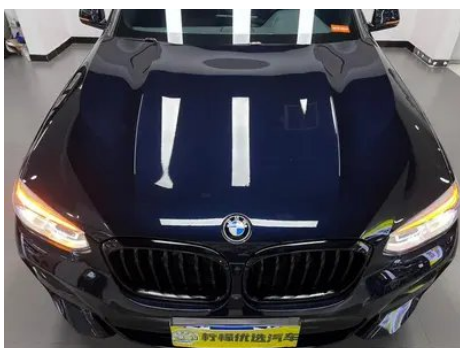

# Vehicle Detail Report

## BMW X4 2021 xDrive25i M Sports Night Suit

### Vehicle Images