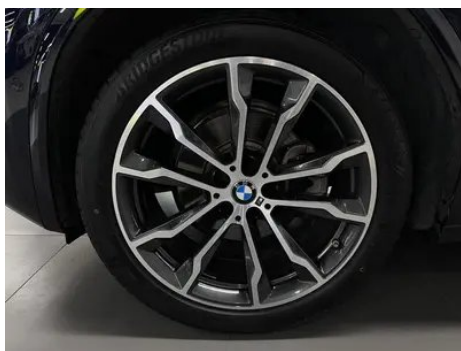

Vehicle Detail Report

BMW X4 2021 xDrive25i M Sports Night Suit

Basic Information

Brand	BMW
Mileage	59,000 km
Color	Black
First Registration	2021-02-01
Transfer Count	0

Vehicle Images