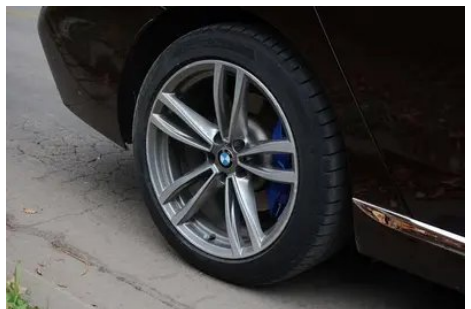

Vehicle Detail Report

BMW 6 Series GT 2018 630i M Sports suit

Basic Information

Brand	BMW
Mileage	115,000 km
Color	Red
First Registration	2017-12-01
Transfer Count	0

Vehicle Images

Vehicle Condition

1. Driver's seat rails and frame, Signs of removal. 2. Front passenger seat rails and frame, Signs of removal. 3. Left rear quarter panel, Paint repair, Body panel repair. 4. Right rear quarter panel, Paint repair, Body panel repair.