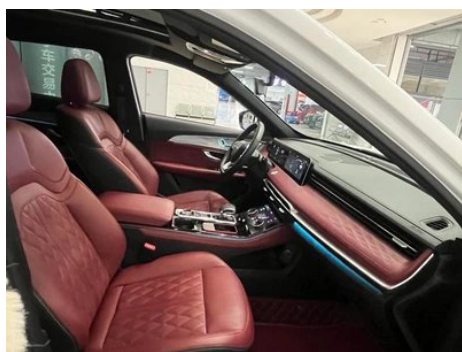

Vehicle Condition

1. Left rocker panel, Outer-side deformation. 2. Right rocker panel, Outer-side deformation. 3. Left rear quarter panel, Paint repair, Body panel repair. 4. Right rear quarter panel, Scratch.

Configuration Information

Model Information

Model Name	Jetour X70 Plus 2023 2.0T DCT Strong person MAX 5 seat
Launch Date	2022.11

Basic parameters

Vehicle Class	Mid-size SUV
Energy Type	Gasoline
Maximum Power (kW)	187