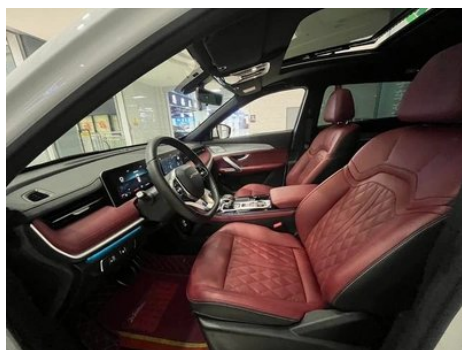

Vehicle Detail Report

Jetour X70 Plus 2023 2.0T DCT Strong person
MAX 5 seat

Basic Information

Brand	Jetour
Mileage	31,000 km
Color	White
First Registration	2023-01-01
Transfer Count	0

Vehicle Images