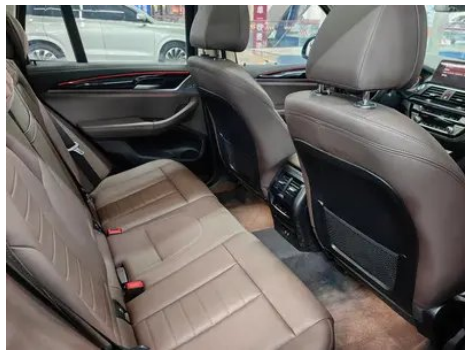

Vehicle Detail Report

BMW X3 2021 Restyling xDrive25i M Sports suit

Basic Information

Brand	BMW
Mileage	40,000 km
Color	Blue
First Registration	2021-02-01
Transfer Count	0

Vehicle Images

Vehicle Condition

1. Original metal body panels with factory paint.