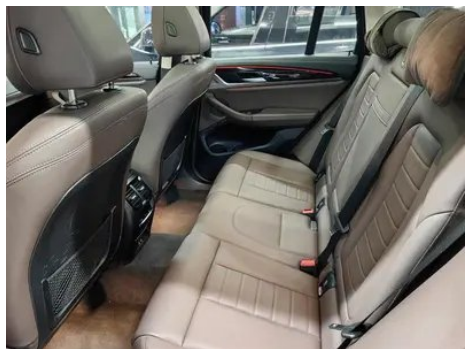

Vehicle Detail Report

BMW X3 2021 Restyling xDrive25i M Sports suit

Basic Information

Brand	BMW
Mileage	40,000 km
Color	Blue
First Registration	2021-02-01
Transfer Count	0

Vehicle Images

Vehicle Condition

1. Original metal body panels with factory paint.