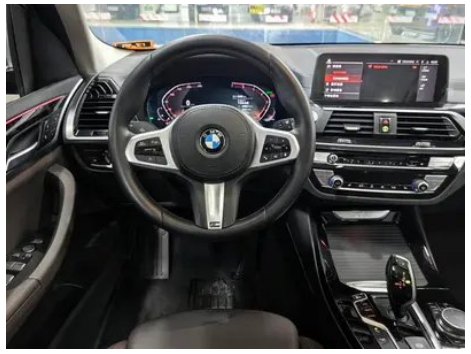

Vehicle Detail Report

BMW X3 2021 Restyling xDrive25i M Sports suit

Basic Information

Brand	BMW
Mileage	40,000 km
Color	Blue
First Registration	2021-02-01
Transfer Count	0

Vehicle Images

Vehicle Condition

1. Original metal body panels with factory paint.