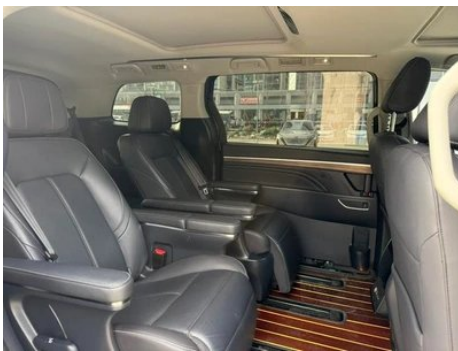

Vehicle Detail Report

GAC M8 2021 Leading Show Series 390T Premium Edition

Basic Information

Brand	GAC Trumpchi
Mileage	77,000 km
Color	Blue
First Registration	2021-01-01
Transfer Count	0

Vehicle Images

Vehicle Condition