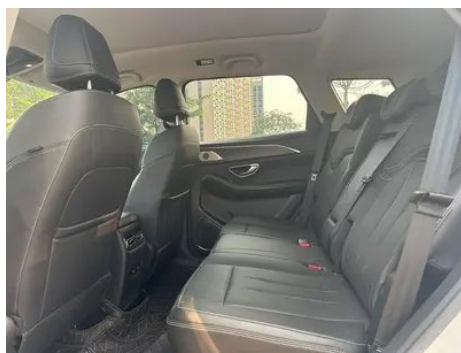

Vehicle Detail Report

Jetour X90 2022 Zilong 2.0T DCT Changsheng
Edition 7 seat

Basic Information

Brand	Jetour
Mileage	32,000 km
Color	White
First Registration	2022-05-01
Transfer Count	1

Vehicle Images