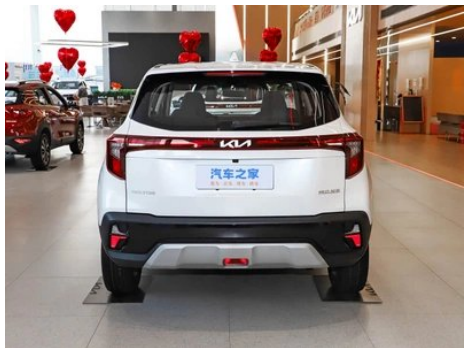

Vehicle Detail Report

Kia Seltos 2026 1.5L IVT Comfort Edition

Basic Information

Color	All in-stock colors are available
Vehicle Location	In stock at Shanghai Port, Nansha Port, Horgos and other ports.
Attribute	Brand New

Vehicle Images

Configuration Information

Model Information

Model Name	Kia Seltos 2026 1.5L IVT Comfort Edition
Launch Date	2025.07

Basic parameters

Vehicle Class	Compact SUV
Energy Type	Gasoline
Maximum Power (kW)	84.4
Maximum Torque (N·m)	143.8
Transmission	CVT continuously variable transmission
Body Type	SUV
Engine	1.5L 115 horsepower L4
Dimensions (L×W×H) (mm)	4385*1800*1650
Official 0-100 km/h Acceleration (s)	-