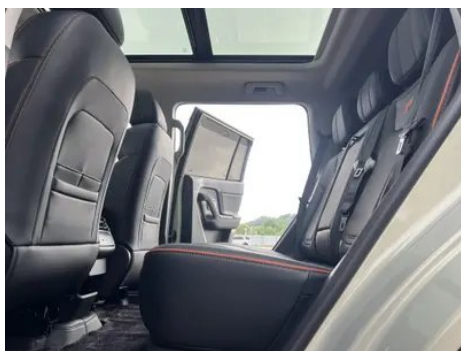

Vehicle Detail Report

Jetour Freedom 2025 2.0TD XWD Conquer

Basic Information

Brand	Jetour
Mileage	13,000 km
Color	Silver-gray
First Registration	2025-07-01
Transfer Count	0

Vehicle Images