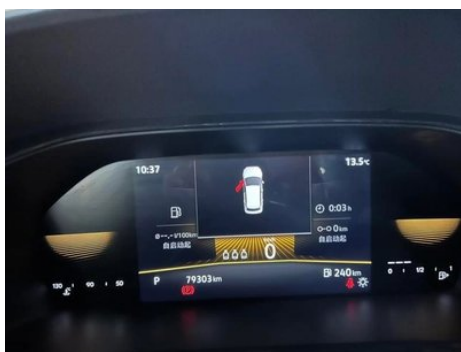

Vehicle Detail Report

Volkswagen Lavida 2021 1.5L Automatic Comfort Version

Basic Information

Brand	Volkswagen
Mileage	79,000 km
Color	White
First Registration	2021-06-01
Transfer Count	1

Vehicle Images

Vehicle Condition

Configuration Information

Model Information

Model Name	Volkswagen Lavida 2021 1.5L Automatic Comfort Version
Launch Date	2020.09

Basic parameters

Vehicle Class	compact car
Energy Type	Gasoline
Maximum Power (kW)	83
Maximum Torque (N·m)	145
Transmission	6-speed manual integration
Body Type	Sedan
Engine	1.5L 113 horsepower L4
Dimensions (L×W×H) (mm)	4670*1806*1474
Official 0-100 km/h Acceleration (s)	14
Top Speed (km/h)	190
Curb Weight (kg)	1265
Maximum Gross Weight (kg)	-
NEDC Combined Fuel Consumption (L/100km)	5.5