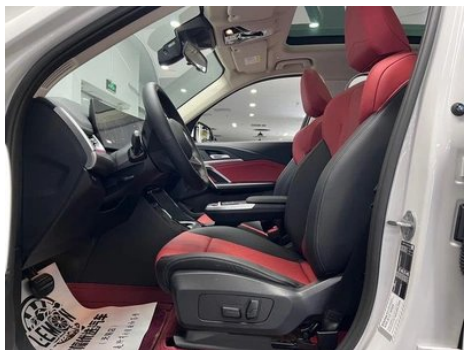

Vehicle Detail Report

BMW X1 2023 sDrive25Li M Sports suit

Basic Information

Brand	BMW
Mileage	11,000 km
Color	White
First Registration	2024-05-01
Transfer Count	0

Vehicle Images

Vehicle Condition

1. Original metal body panels with factory paint.