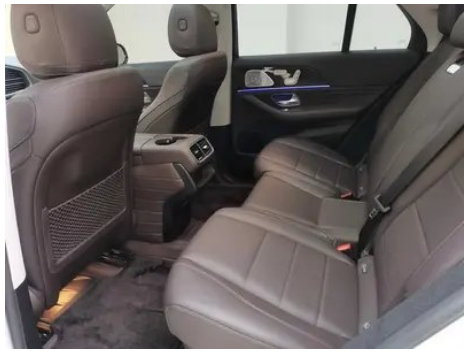

Vehicle Condition

1. Driver's seat rails and frame, Signs of removal.

Configuration Information

Model Information

Model Name	Mercedes-Benz GLE (Imported) 2023 GLE 450 4MATIC Fashionable
Launch Date	2022.11