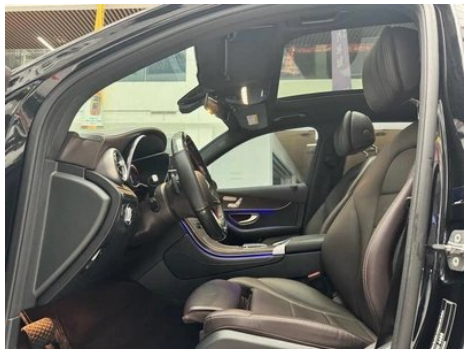

# Vehicle Detail Report

Mercedes-Benz GLC 2022 GLC 260 L 4MATIC  
Luxury type

## Vehicle Images

## Vehicle Condition

1. Original metal body panels with factory paint.