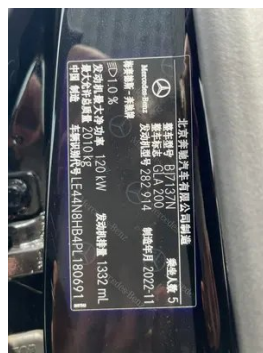

Vehicle Detail Report

Mercedes-Benz GLA 2022 GLA 200

Basic Information

Brand	Mercedes-Benz
Mileage	11,000 km
Color	Black
First Registration	2023-01-01
Transfer Count	0

Vehicle Images

Vehicle Condition

1. Original metal body panels with factory paint.