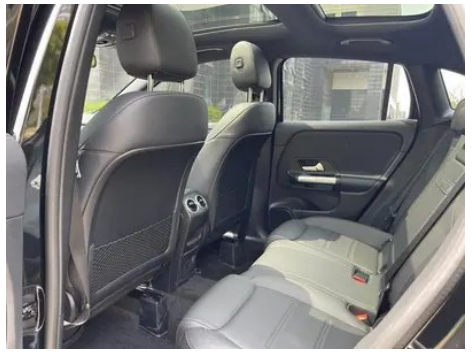

Vehicle Detail Report

Mercedes-Benz GLA 2022 GLA 200

Basic Information

Brand	Mercedes-Benz
Mileage	11,000 km
Color	Black
First Registration	2023-01-01
Transfer Count	0

Vehicle Images

Vehicle Condition

1. Original metal body panels with factory paint.