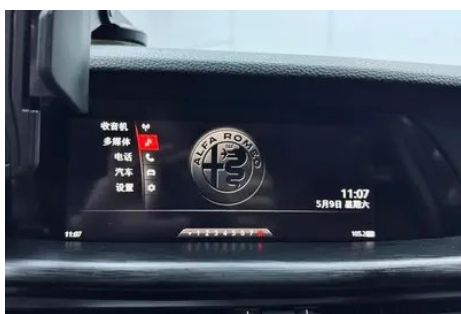

Vehicle Detail Report

Alfa Romeo Stelvio 2017 2.0T 200HP Luxury Edition

Basic Information

Brand	Alfa Romeo
Mileage	100,000 km
Color	Blue
First Registration	2019-02-01
Transfer Count	1

Vehicle Images

Vehicle Condition

1. Original metal body panels with factory paint.

Configuration Information

Model Information

Model Name	Alfa Romeo Stelvio 2017 2.0T 200HP Luxury Edition
Launch Date	2017.06

Basic parameters

Vehicle Class	Mid-size SUV
Energy Type	Gasoline
Maximum Power (kW)	147
Maximum Torque (N·m)	330
Transmission	8-gear manual integration
Body Type	SUV
Engine	2.0T 200 horsepower L4
Dimensions (L×W×H) (mm)	4687*1903*1688
Official 0-100 km/h Acceleration (s)	7.2
Top Speed (km/h)	214
Curb Weight (kg)	1874
Maximum Gross Weight (kg)	-
NEDC Combined Fuel Consumption (L/100km)	7.9