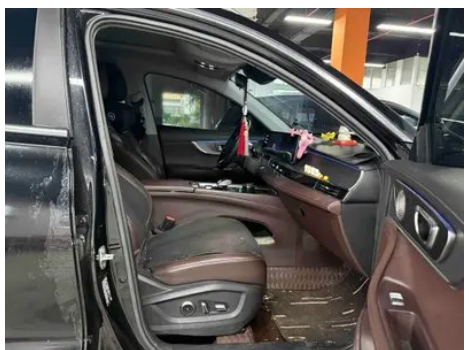

Vehicle Detail Report

**Chery Tiggo 8 Pro 2024 Champion Edition 290T
Two-wheel Drive Peak Edition 5 seat**

Basic Information

Brand	Chery
Mileage	64,000 km
Color	Black
First Registration	2024-01-01
Transfer Count	0

Vehicle Images