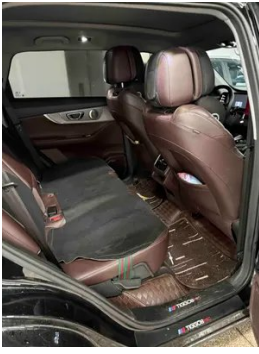

Vehicle Condition

1. Deformation.

Configuration Information

Model Information

Model Name	Chery Tiggo 8 Pro 2024 Champion Edition 290T Two-wheel Drive Peak Edition 5 seat
Launch Date	2023.08

Basic parameters

Vehicle Class	Mid-size SUV
Energy Type	Gasoline
Maximum Power (kW)	145
Maximum Torque (N·m)	290
Transmission	7-speed wet dual-clutch
Body Type	SUV
Engine	1.6T 197 horsepower L4
Dimensions (L×W×H) (mm)	4745*1860*1745