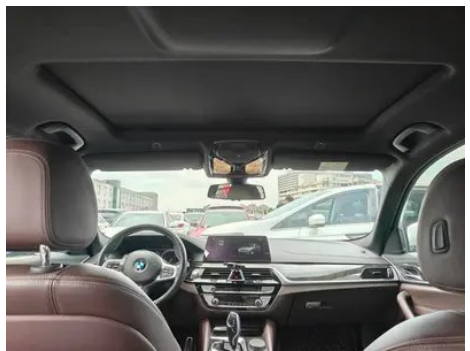

Vehicle Detail Report

BMW 5 Series 2018 525Li M Sports suit

Basic Information

Brand	BMW
Mileage	115,000 km
Color	White
First Registration	2018-08-01
Transfer Count	2

Vehicle Images

Vehicle Condition

1. Left rear quarter panel, Paint repair, Body panel repair. 2. Right rear quarter panel, Paint repair, Body panel repair.