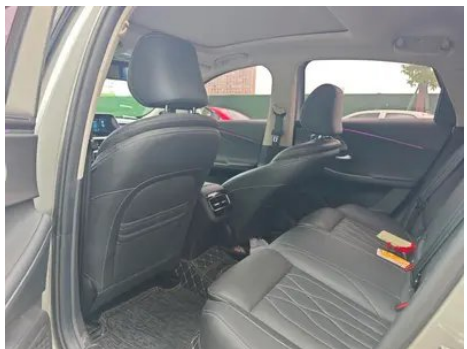

Vehicle Detail Report

Chery Arrizo 8 2022 1.6TGDI DCT Elegance

Basic Information

Brand	Chery
Mileage	18,000 km
Color	Dark gray
First Registration	2024-02-01
Transfer Count	0

Vehicle Images

Vehicle Condition