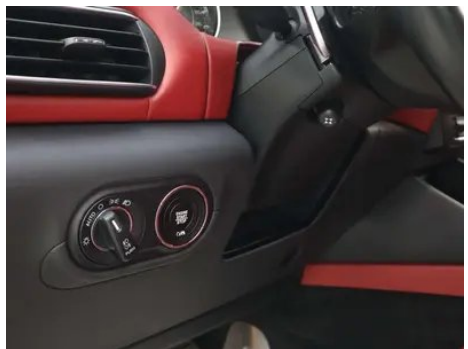

Vehicle Detail Report

Maserati Levante 2021 3.0T Standard Edition

Basic Information

Brand	Maserati
Mileage	18,000 km
Color	White
First Registration	2021-05-01
Transfer Count	1

Vehicle Images