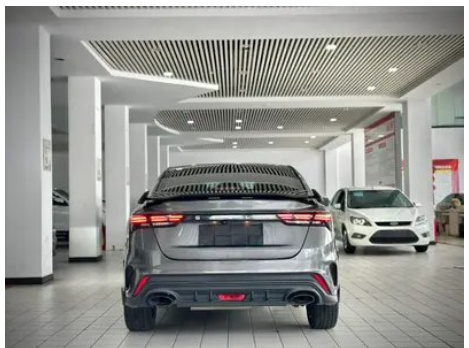

Vehicle Detail Report

Geely Binrui 2022 Binrui COOL 1.5T DCT Thunder Edition

Basic Information

Brand	Geely
Mileage	80,000 km
Color	Dark gray
First Registration	2023-05-01
Transfer Count	0

Vehicle Images

Vehicle Condition