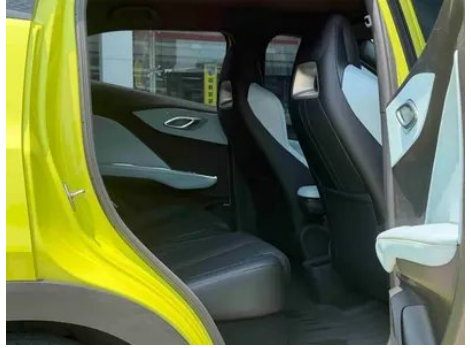

Vehicle Detail Report

BYD Seagull 2023 Vitality Edition

Basic Information

Brand	BYD
Mileage	44,000 km
Color	Yellow
First Registration	2023-06-01
Transfer Count	0

Vehicle Images

Vehicle Condition

1. Original metal body panels with factory paint.