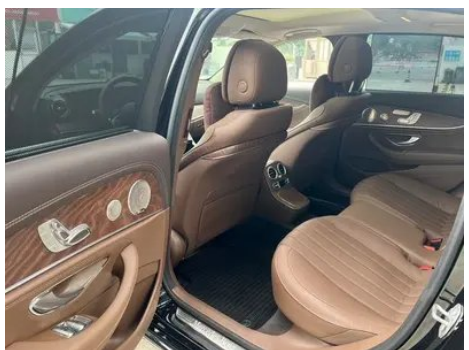

Vehicle Detail Report

Mercedes-Benz E-Class 2022 E 300 L Premium
Trim Passenger car

Basic Information

Brand	Mercedes-Benz
Mileage	22,000 km
Color	Black
First Registration	2021-11-01
Transfer Count	0

Vehicle Images

Vehicle Condition

1. Original metal body panels with factory paint.

Configuration Information

Model Information

Model Name	Mercedes-Benz E-Class 2022 E 300 L Premium Trim
Launch Date	2021.10

Basic parameters