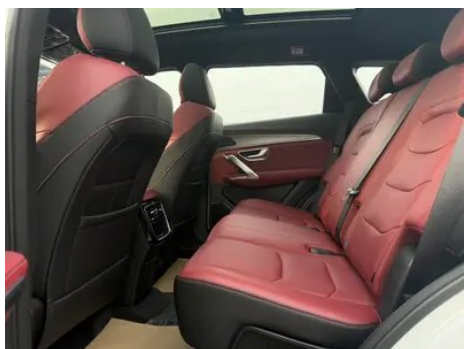

Vehicle Detail Report

Jetour X70 PLUS 2025 1.5T CVT Flagship
Edition PRO5 seat

Basic Information

Brand	Jetour
Mileage	3,100 km
Color	White
First Registration	2026-01-01
Transfer Count	0

Vehicle Images

Vehicle Condition