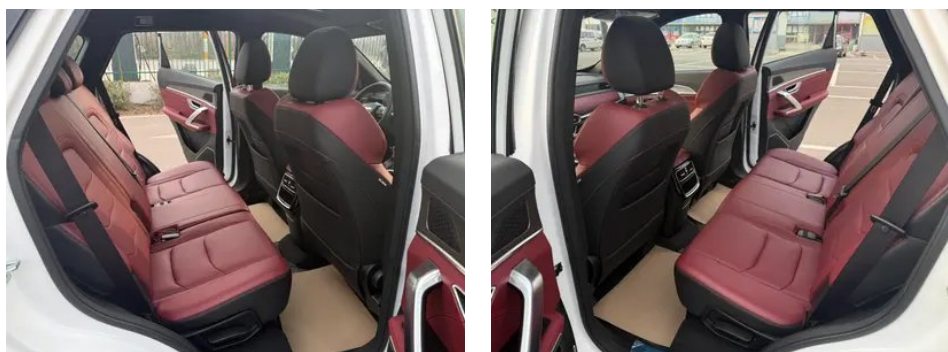

Vehicle Detail Report

Jetour X70 PLUS 2025 1.5T CVT Flagship
Edition PRO5 seat

Basic Information

Brand	Jetour
Mileage	3,100 km
Color	White
First Registration	2026-01-01
Transfer Count	0

Vehicle Images

Vehicle Condition