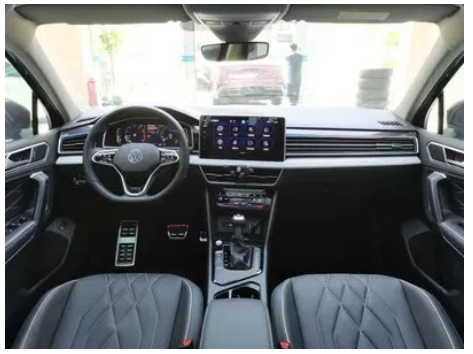

Vehicle Images

Vehicle Condition

1. Original metal body panels with factory paint.

Configuration Information

Model Information

Model Name	Volkswagen Tiguan L 2022 330TSI Automatic two-wheel drive R-Line Enjoy more version
Launch Date	2021.08